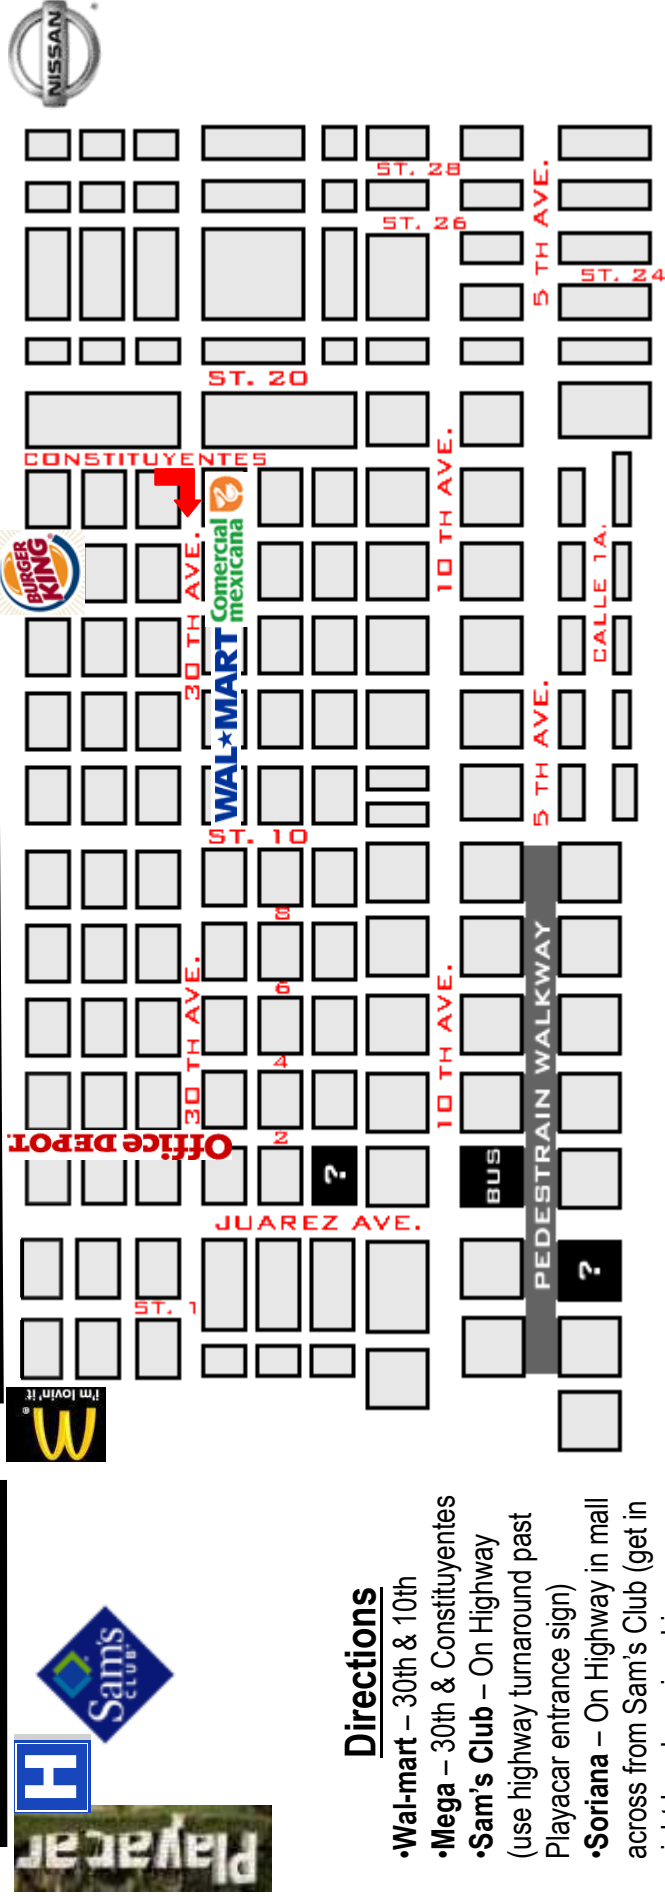

Map to Wal-Mart, Sam's Club, Soriana & Mega in Playa del Carmen

Use Turnaround

Approx.. 3 miles

Highway 307

Puerto Morelos
approx. 20 mins.

Playa del Carmen

Directions

- Wal-mart – 30th & 10th
- Mega – 30th & Constituyentes
- Sam's Club – On Highway (use highway turnaround past Playacar entrance sign)
- Soriana – On Highway in mall across from Sam's Club (get in right hand service drive as soon as you start getting to PDC)
- Hospital (American Hospital) – on highway right next to the Playacar entrance sign.